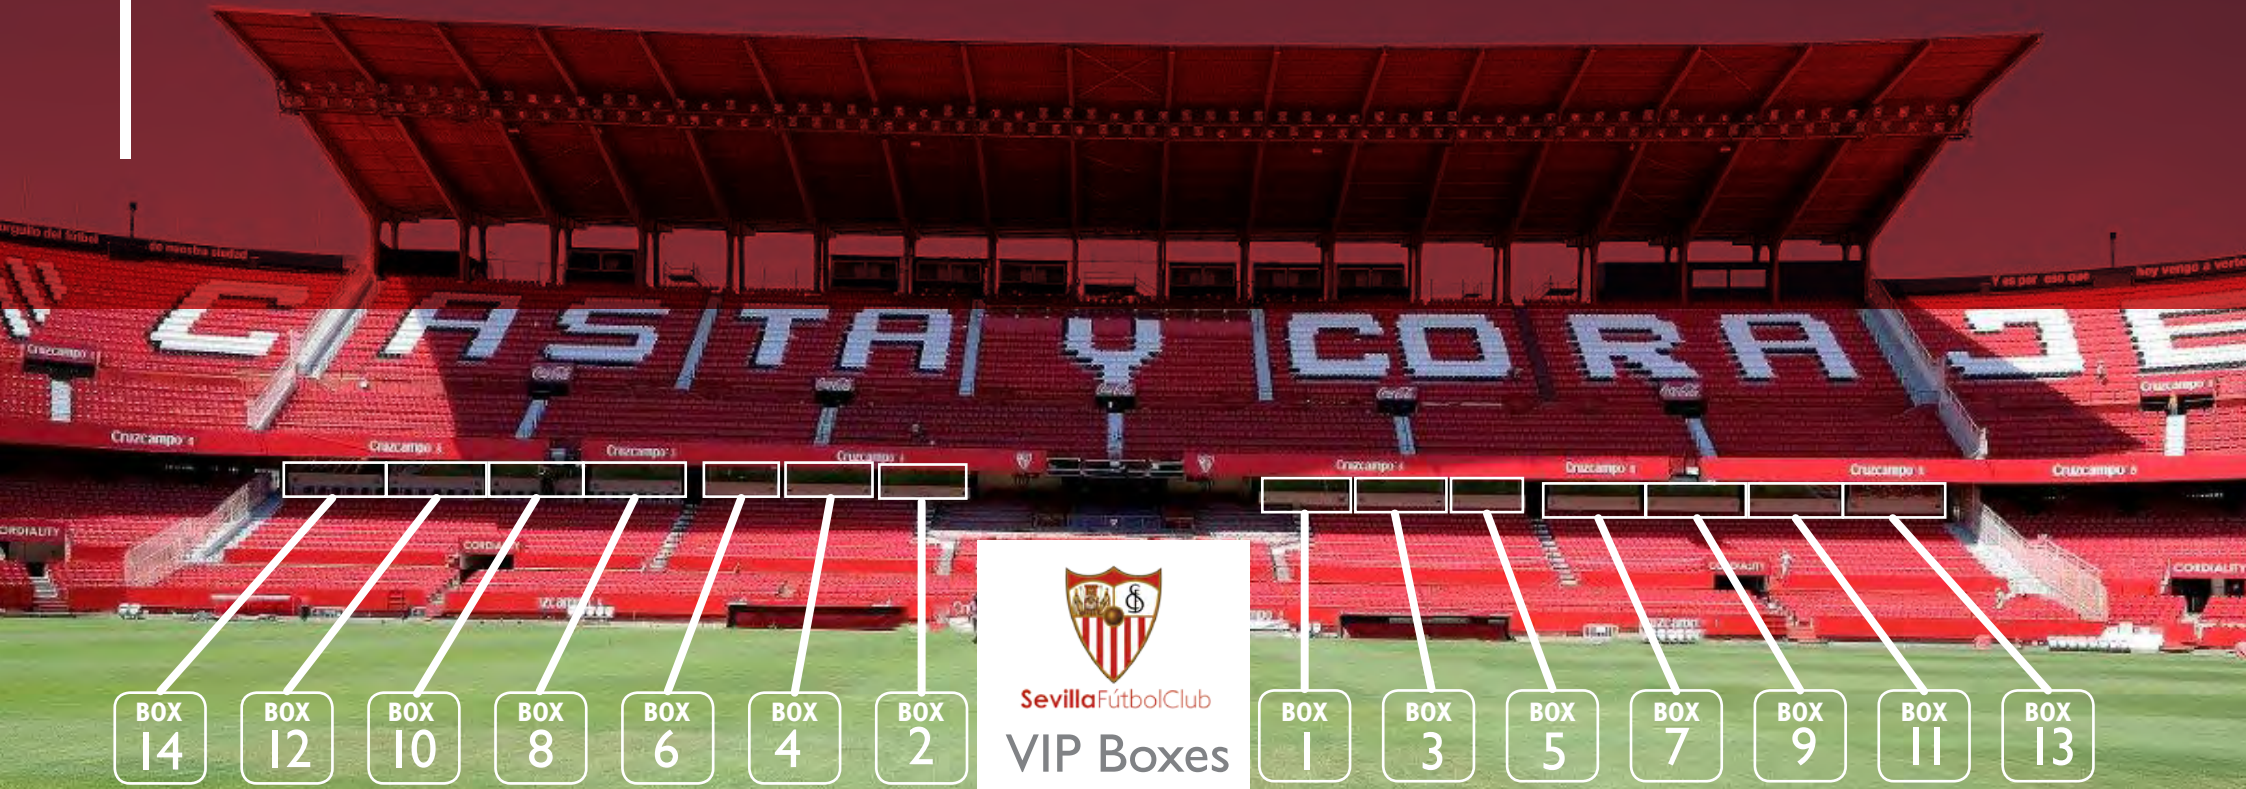

Sevilla Fútbol Club

Sevilla Fútbol Club

VIEWS

AND NUMBER OF SEATS PER BOX

There are different views in each private box, of both the North and South stands.

North Stand

South Stand

PRICES